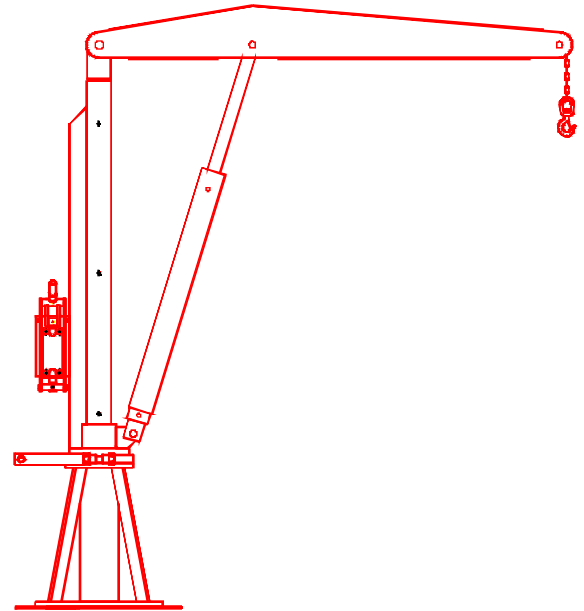

David Round, Inc.  
Ruger Division  
10200 Wellman Road  
Streetsboro, OH 44241  
Phone: 440-248-4700  
Fax: 440-248-8544  
www.rugerindustries.com

**MORE REACH****AFFORDABLE****VERSATILE****360° ROTATION****TM-1**

- **2000 lb. Capacity**
- **360 degree boom rotation**

**ACCESSORIES**

- Barrel Grip
- Extension Boom
- Truck crane mast complete (less mounting socket, mounting brackets and stabilizer)
- Mounting brackets for installing socket on truck
- Stabilizer only (screw type)
- Extra truck crane wells available for truck or pedestal mountings
- Wireless Remote

**STANDARD FEATURES**

- Meets Ruger's engineering standards 150% structural overload of maximum rated capacity
- 360 degree boom rotation
- Built-in hydraulic overload relief valve
- Adjustable brake to control rotation
- Needle type release valve permits pin-point control over lowering and holding of heaviest or lightest loads
- Truck crane well
- Mounted on Timken tapered roller bearings for easy rotation under maximum loads
- Swivel hook with safety latch and chain to support heavy loads

# MODEL: TM-1

Model .....	TM-1
Capacity .....	2000 lbs
Overall height .....	66 3/4"
Overall boom length .....	54"
Boom height (lowest position) .....	31"
Boom height (highest position) .....	105"
Mounting floor plate .....	15" x 15"