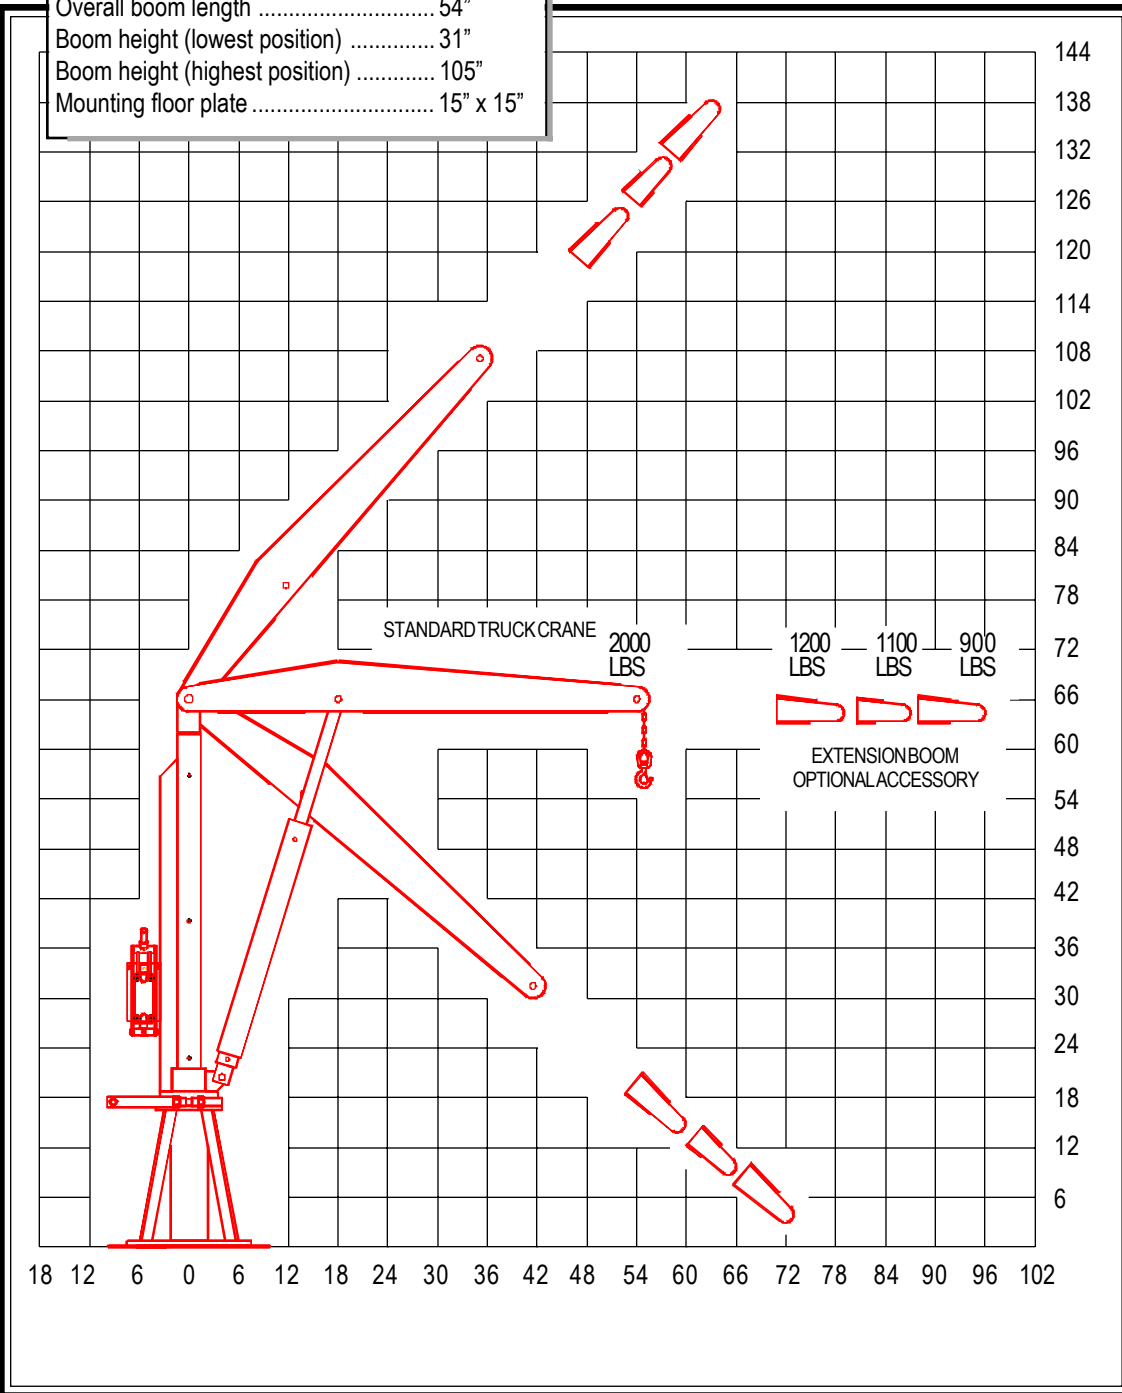

- **2000 lb. Capacity**
- **360 degree boom rotation**

**ACCESSORIES**

- Barrel Grip
- Extension Boom
- Truck crane mast complete (less mounting socket, mounting brackets and stabilizer)
- Mounting brackets for installing socket on truck
- Stabilizer only (screw type)
- Extra truck crane wells available for truck or pedestal mountings
- Wireless Remote

**STANDARD FEATURES**

- Meets Ruger's engineering standards 150% structural overload of maximum rated capacity
- 360 degree boom rotation
- Built-in hydraulic overload relief valve
- Adjustable brake to control rotation
- Needle type release valve permits pin-point control over lowering and holding of heaviest or lightest loads
- Truck crane well
- Mounted on Timken tapered roller bearings for easy rotation under maximum loads
- Swivel hook with safety latch and chain to support heavy loads

**MORE REACH**

**AFFORDABLE**

**VERSATILE**

**360° ROTATION**

# MODEL: TM-1

Model .....	TM-1
Capacity .....	2000 lbs
Overall height .....	66 3/4"
Overall boom length .....	54"
Boom height (lowest position) .....	31"
Boom height (highest position) .....	105"
Mounting floor plate .....	15" x 15"