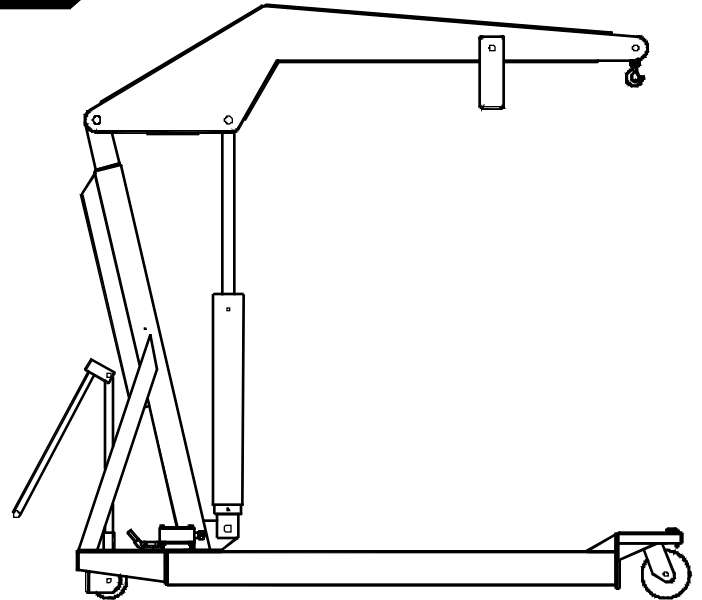

The HP-3D diesel lift hydraulic crane handles the heaviest shop jobs. The crane performs equally well with cab-over or standard engine mountings. Tested and exceeds ANSI/ASME PALD-12C standards. Meets ANSI Z.535