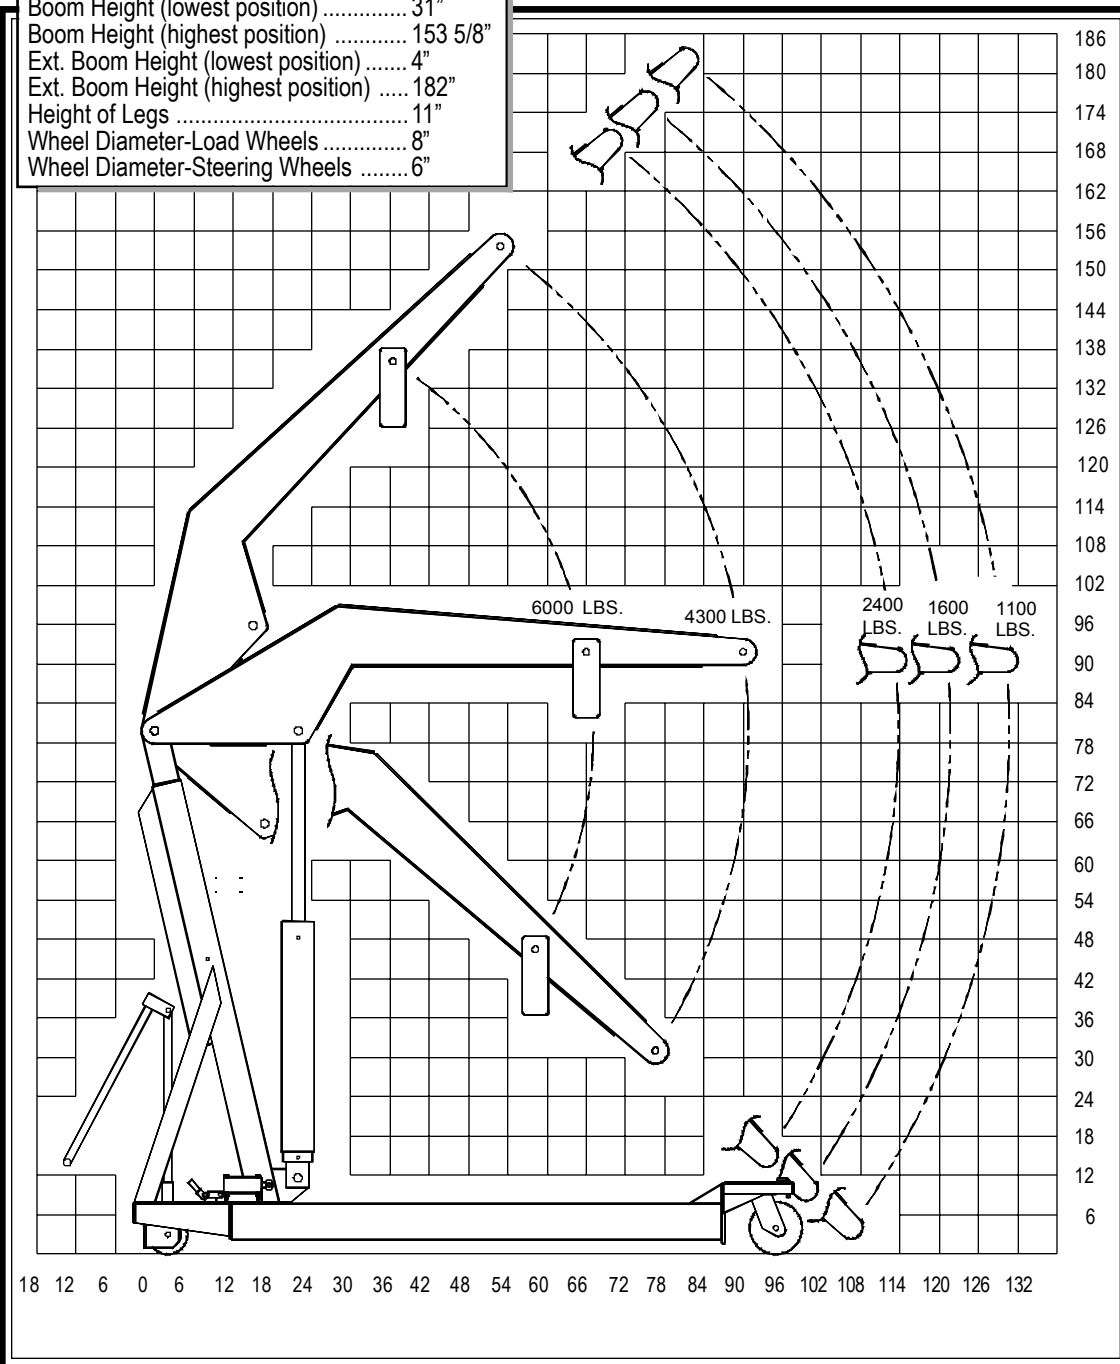

David Round, Inc.
Ruger Division
10200 Wellman Road
Streetsboro, OH 44241
Phone: 330-656-1600
Fax: 330-656-1601
www.rugerindustries.com

TOUGH**FLEXIBLE****AFFORDABLE****HYDRAULIC**

HP-3D

- **6000 lb. Capacity**
- **Provides a Lift Height Up to 15'5"**

ACCESSORIES

- **Barrel Grip**
- **Floor Lock**
- **E-Z Steer**
- **Power-Pak**
- **Extension Boom**

STANDARD FEATURES

- Meets Ruger's engineering standards of 150% structural overload of maximum rated capacity
- Double action hand pump for a quicker and easier lift
- Built-in hydraulic overload relief valve (An original Ruger Patent)
- Needle type release valve permits pin-point control over lowering and holding of the heaviest or lightest loads
- Steel casters with roller bearing wheels
- Front wheels can be turned 90 degrees for easy positioning
- Chain with swivel hook and safety latch to support heavy loads

David Round, Inc.
 Ruger Division
 10200 Wellman Road
 Streetsboro, OH 44241
 Phone: 330-656-1600
 Fax: 330-656-1601
 www.rugerindustries.com

RELIABLE

DEPENDABLE

POWERFUL

VERSATILE

MODEL: HP-3D

Model	HP-3D
Max. Capacity	6000 lbs
Overall Base Length	101"
Overall Width	49"
Overall Height	98 7/8"
Width Between Legs	36"
Boom Reach Retracted	68 5/8"
Boom Reach Extended	108 5/8"
Boom Height (lowest position)	31"
Boom Height (highest position)	153 5/8"
Ext. Boom Height (lowest position)	4"
Ext. Boom Height (highest position)	182"
Height of Legs	11"
Wheel Diameter-Load Wheels	8"
Wheel Diameter-Steering Wheels	6"

PUMPING CYCLES needed to raise boom through full travel; 31 with crane set for speed and 170 with crane set for power.

Certain models can be shipped NEXTDAY.

NOTE:
 Ruger can modify any standard dimensions to meet specific customer needs.