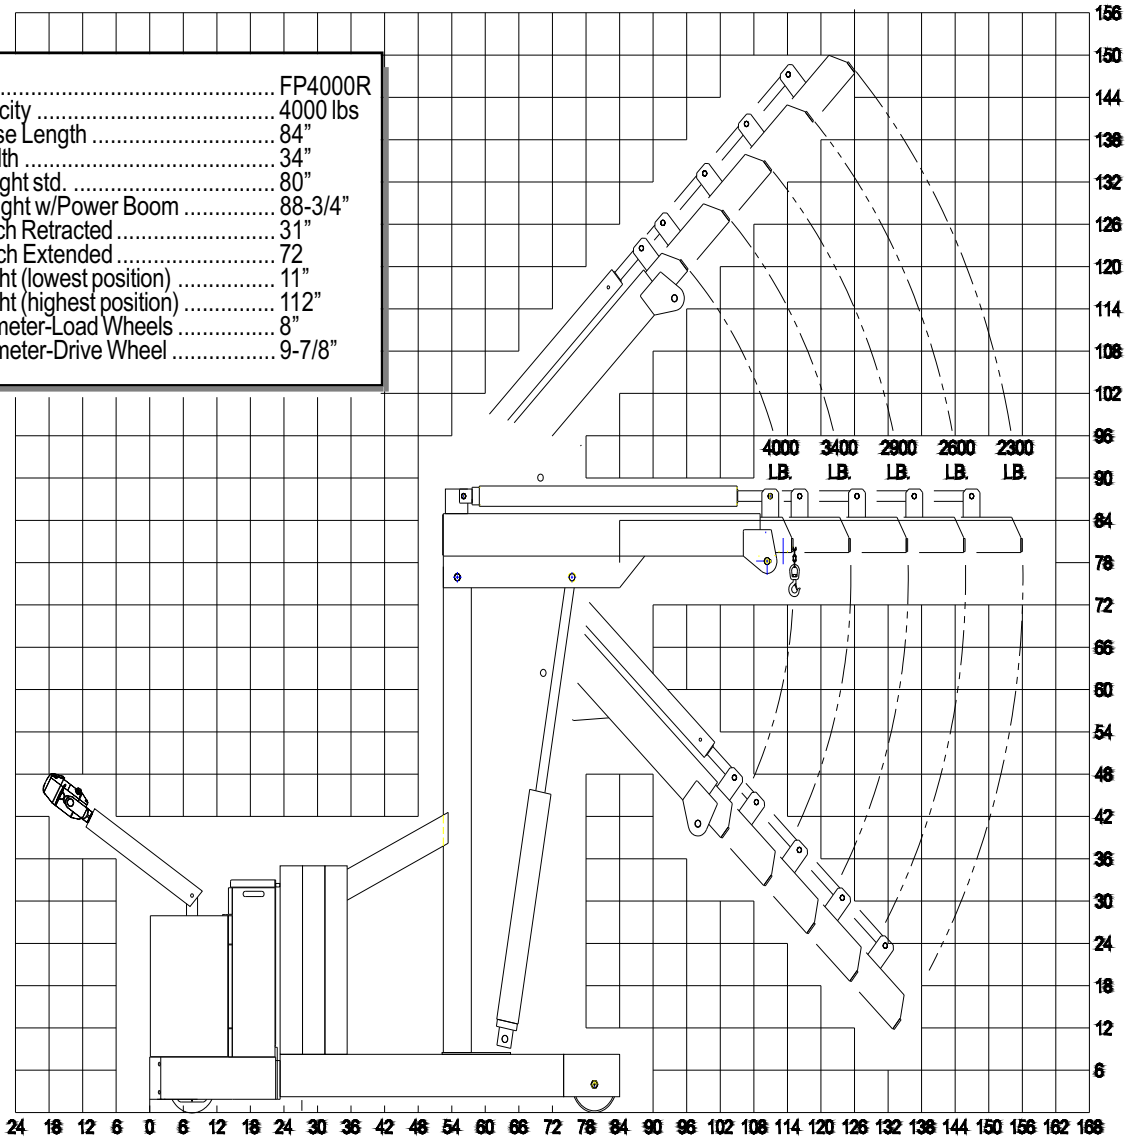

Prices, Specifications, and Options are subject to Change Without Notice.

All Ruger products are shipped F.O.B. Solon, Ohio 44139
Unit Ships-NMFC #118900 Sub 6 - Class 85
Shipping Wt. 4400 lbs.
FAX: 440-248-8544 Email: info@davidround.com

The FP4000R allows the operator to move in tight quarters with a small turn radius. Tested and exceeds ANSI/ASME B56.7 standards. Meets ANSI Z.535

David Round & Son, Inc.
 Ruger Division
 32405 Aurora Road
 Cleveland, OH 44139
 Phone: 440-248-4700
 Fax: 440-248-8544
 info@davidround.com
 www.rugerindustries.com

VERSATILE

COMPACT

AFFORDABLE

DEPENDABLE

MODEL: FP4000R

Shown with optional power boom. (Part# 211961)

Model	FP4000R
Max. Capacity	4000 lbs
Overall Base Length	84"
Overall Width	34"
Overall Height std.	80"
Overall Height w/Power Boom	88-3/4"
Boom Reach Retracted	31"
Boom Reach Extended	72"
Boom Height (lowest position)	11"
Boom Height (highest position)	112"
Wheel Diameter-Load Wheels	8"
Wheel Diameter-Drive Wheel	9-7/8"

NOTE: Ruger can modify any standard dimensions to meet specific customer needs.