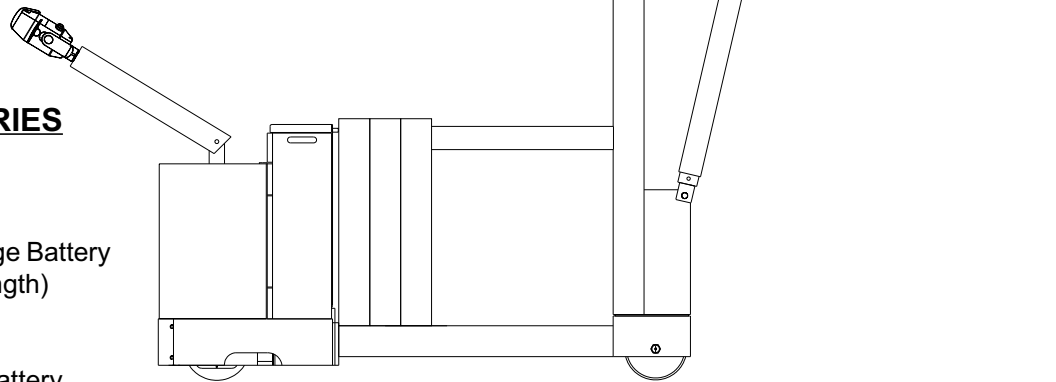

- 4000 lb. Capacity
- Operator has good visibility for safe operation
- Counterbalanced with no legs out front

OPTIONAL ACCESSORIES

- Hour Meter
- Remote Control Pendant
- Wireless Remote Control
- 24 V. Industrial Quick-Change Battery System (add 6" to overall length)
- Power Hoist
- Power In/Out Boom
- Sealed Maintenance Free Battery

STANDARD FEATURES

- Meets Ruger's engineering standards of 150% structural overload of maximum rated capacity
- Built-in hydraulic overload relief valve
- Pressure-compensated flow valve permits pinpoint control while lifting heavy or light loads
- Polyurethane drive wheel and load wheels
- Manual extension boom for more reach and height
- Infinity Variable Speed Control
- Solid State Circuitry
- 24 volt, 225 amp/hr batteries and 25 amp charger
- Dynamic brake
- Key lock and battery condition indicator

VERSATILE

COMPACT

AFFORDABLE

DEPENDABLE

MODEL: FP4000R

Shown with optional power boom. (Part# 211961)

Model	FP4000R
Max. Capacity	4000 lbs
Overall Base Length	84"
Overall Width	34"
Overall Height std.	80"
Overall Height w/Power Boom	88-3/4"
Boom Reach Retracted	31"
Boom Reach Extended	72"
Boom Height (lowest position)	11"
Boom Height (highest position)	112"
Wheel Diameter-Load Wheels	8"
Wheel Diameter-Drive Wheel	9-7/8"